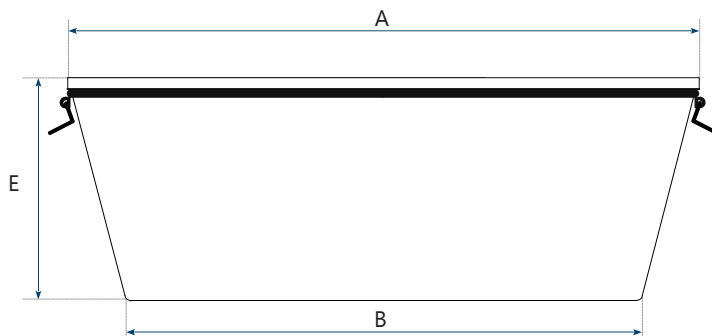

Gripline-C 200 Rectangular tub

Basic data:

Content:	200 L
Weight:	17 Kilogram
Dimensions tolerance:	± 5 %
Volume / weight tolerance:	± 5 %

Dimensions:

Itemcode	EAN	Color	Material	Length Top (A)	Length Bottom (B)	Width Top (C)	Width Bottom (D)	Height (E)	Pallet Quantity
BAKT2000-8002	8713331001203	Blue	HDPE	100 cm	80 cm	67 cm	47 cm	49 cm	25 Pieces
BAKT2000-8102	8713331003146	Yellow	HDPE	100 cm	80 cm	67 cm	47 cm	49 cm	25 Pieces

Pallet configuration (800x1200mm)

Pallet quantity:	25 pcs.
Layers per pallet:	1
Stacks per layer:	1
Total per stack:	25
Pallet height:	170 cm

All information is indicative and has been carefully drawn up. Changes in product specifications and images or type errors are reserved.
No rights can be derived from this information, referring to our terms and conditions.