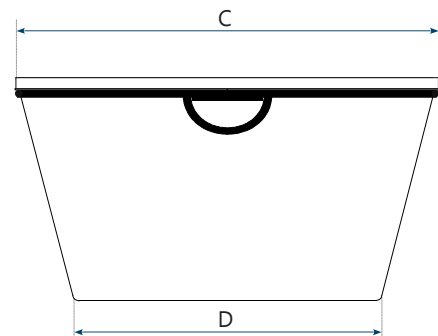

Gripline-C 200 Rectangular tub

Basic data:

Content:	200 L
Weight:	17 Kilogram
Dimensions tolerance:	± 5 %
Volume / weight tolerance:	± 5 %

Dimensions:

Itemcode	EAN	Color	Material	Length Top (A)	Length Bottom (B)	Width Top (C)	Width Bottom (D)	Height (E)	Pallet Quantity
BAKT2000-8002	8713331001203	Blue	HDPE	100 cm	80 cm	67 cm	47 cm	49 cm	25 Pieces
BAKT2000-8102	8713331003146	Yellow	HDPE	100 cm	80 cm	67 cm	47 cm	49 cm	25 Pieces

Pallet configuration (800x1200mm)

Pallet quantity:	25 pcs.
Layers per pallet:	1
Stacks per layer:	1
Total per stack:	25
Pallet height:	170 cm

All information is indicative and has been carefully drawn up. Changes in product specifications and images or type errors are reserved.
No rights can be derived from this information, referring to our terms and conditions.